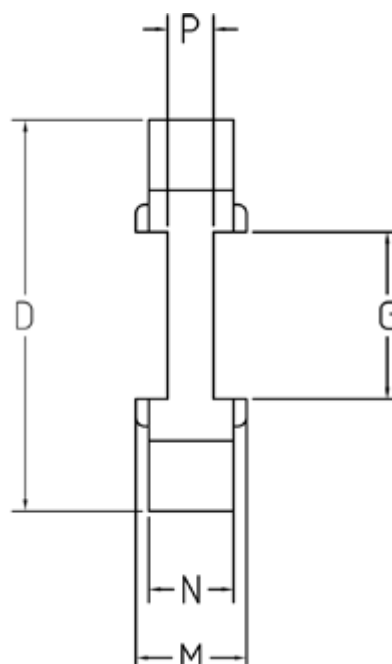

# Data Sheet

Article number: 333500701

Description: Element Klonex ES14  
Yellow Spder 92Sh A

## Measures

D = 14

G = -

M = 8

N = 6

P = 6.0